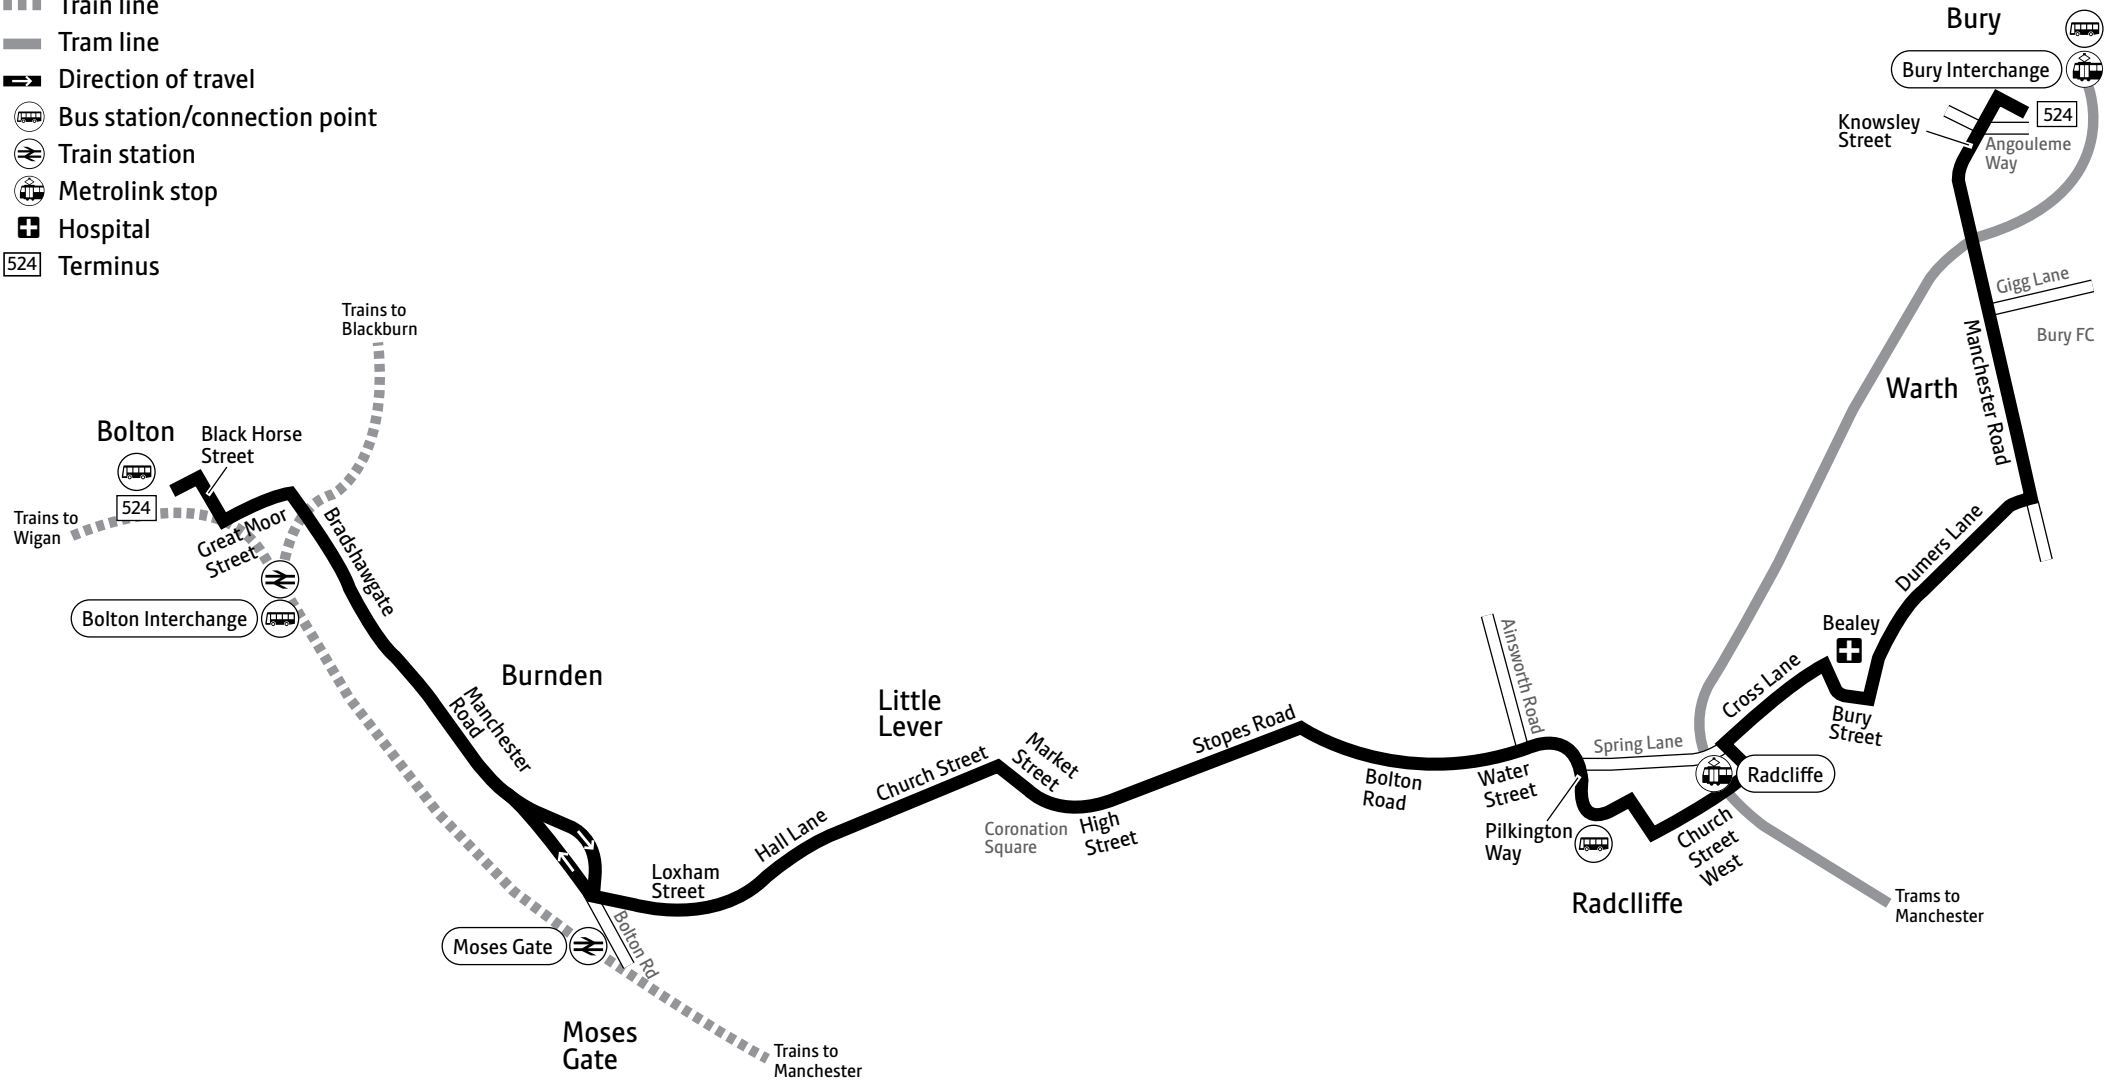

524

Key

- Bus route
- Train line
- Tram line
- Direction of travel
- Bus station/connection point
- Train station
- Metrolink stop
- Hospital
- Terminus

Contains Ordnance Survey data ©Crown copyright and database right 2010
©0100022610 Transport for Greater Manchester 2015
Transport for Greater Manchester uses reasonable endeavours to check the accuracy of information published and to publish changes to information in a timely manner. In no event will Transport for Greater Manchester be liable for any loss that may arise from this information being inaccurate.